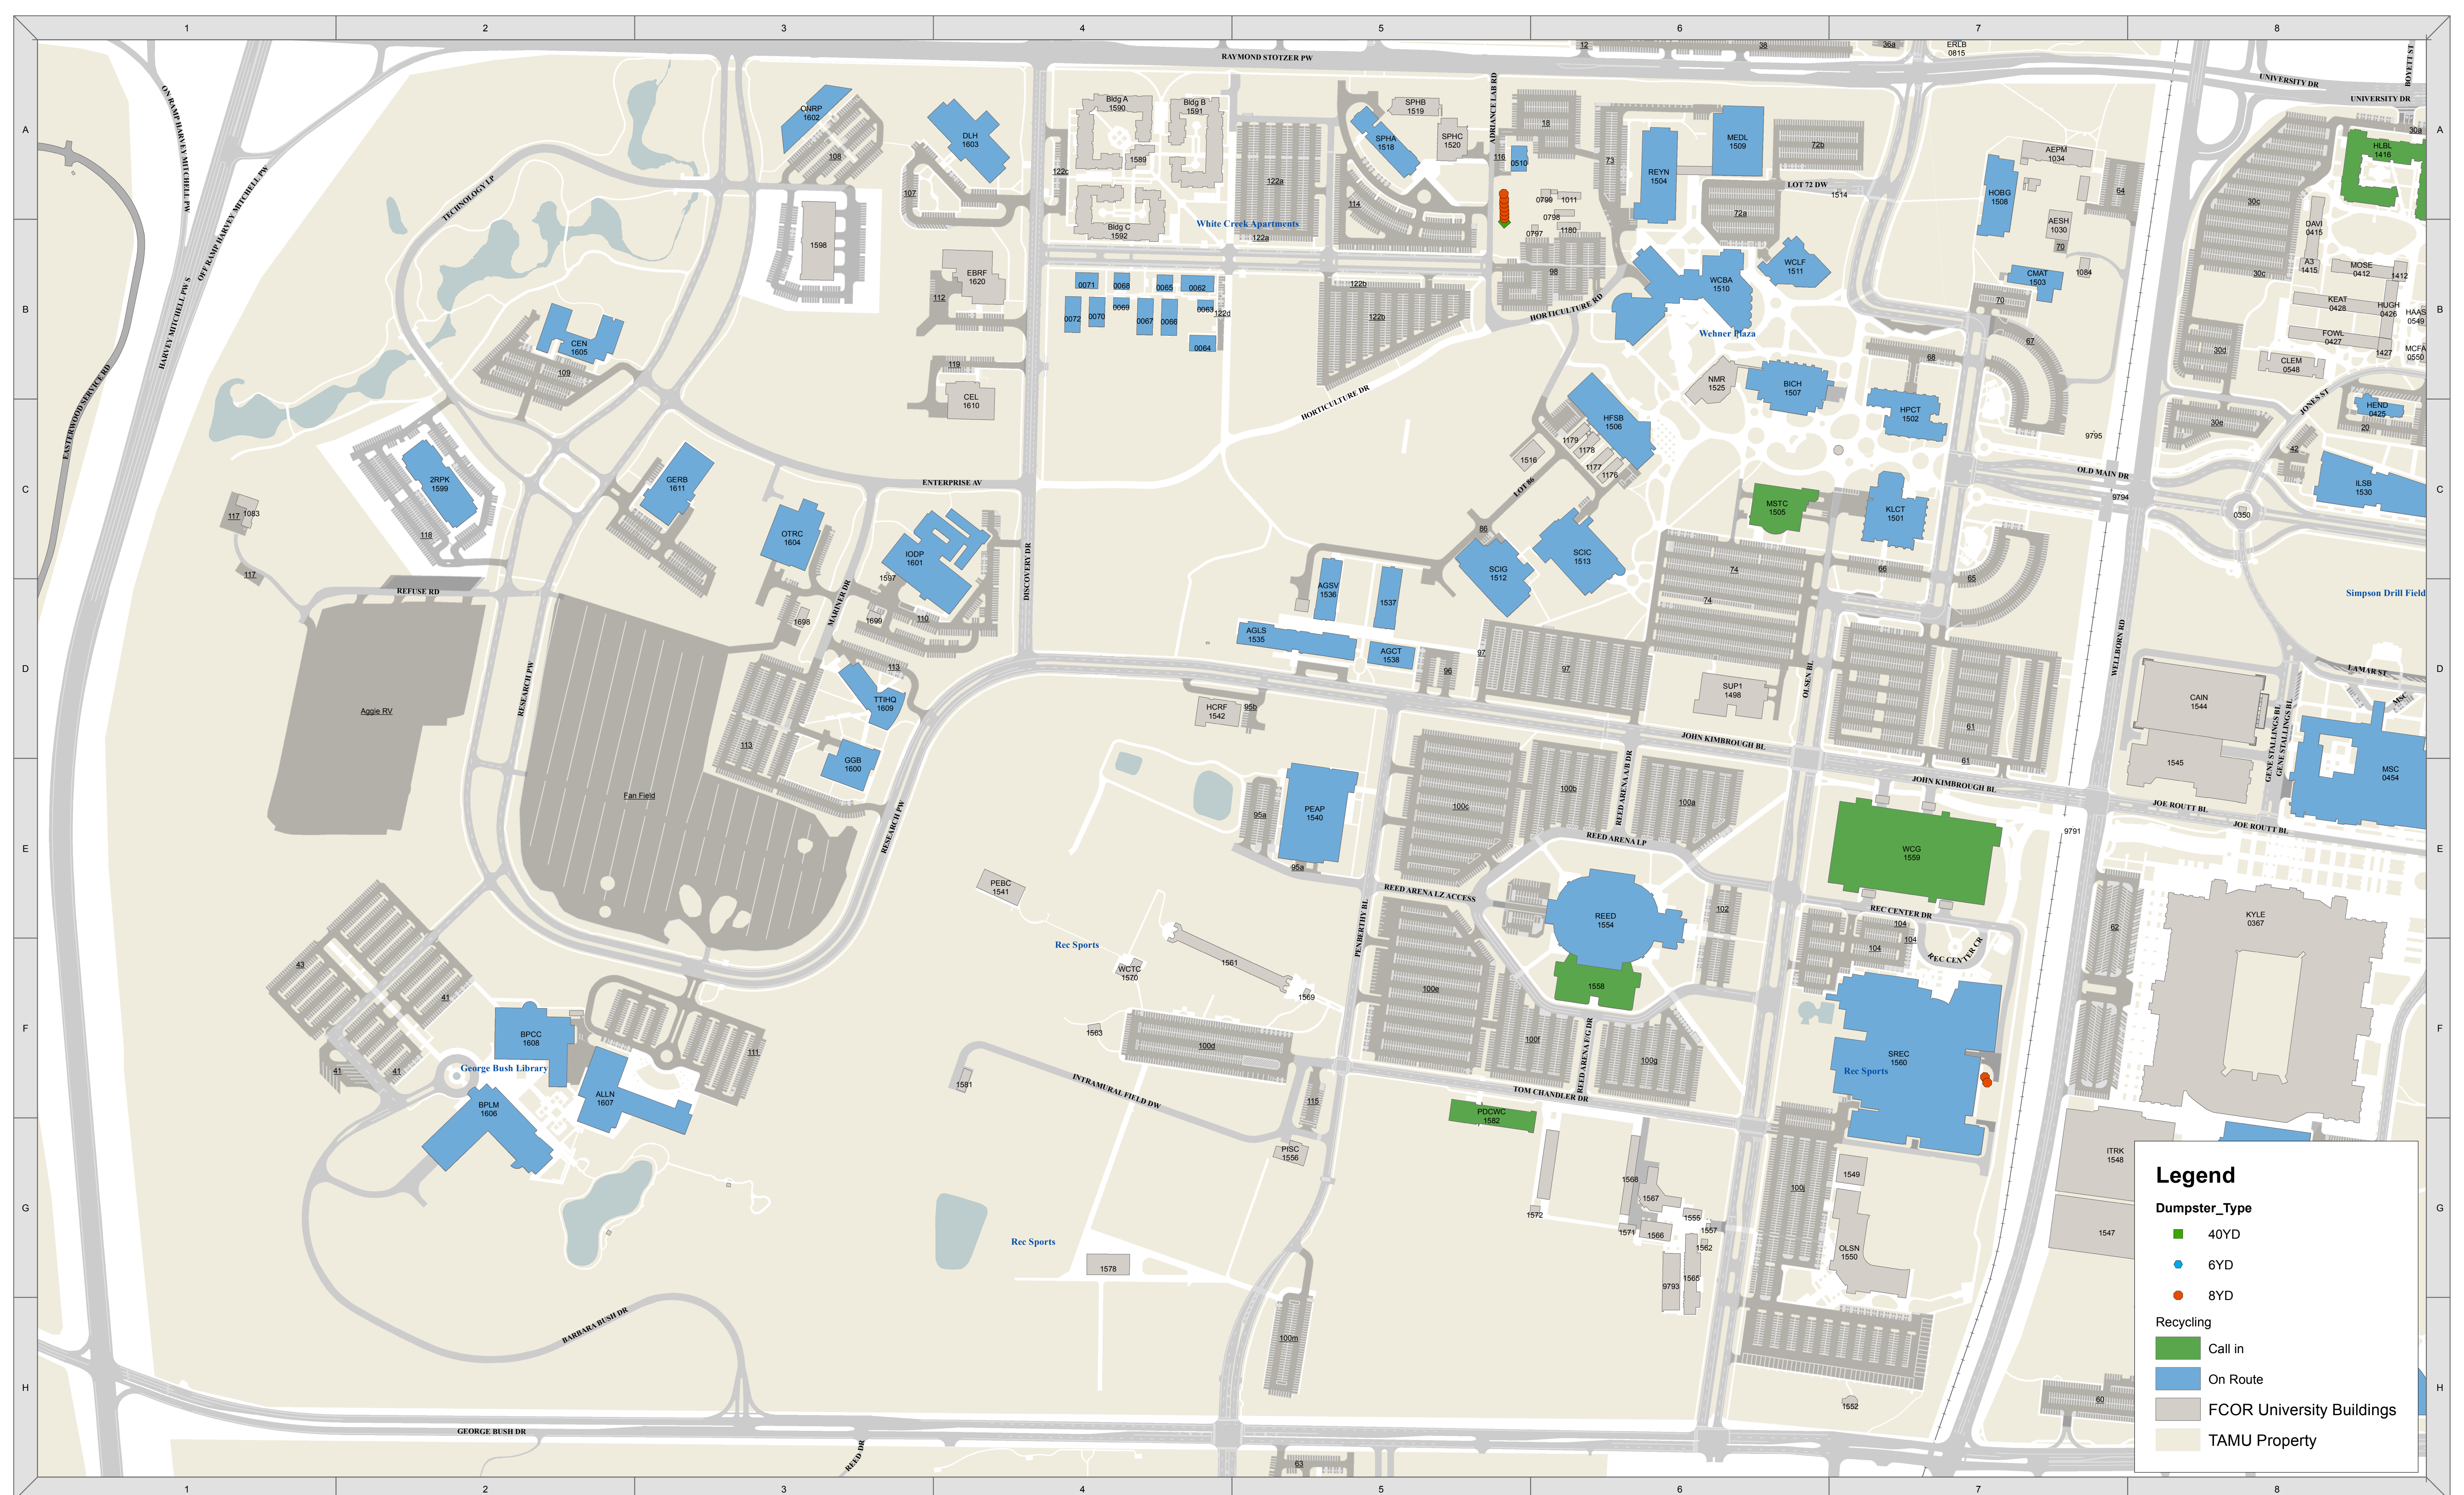

Legend

Dumpster_Type

- 40YD
- 6YD
- 8YD

Recycling

- Call in
- On Route
- FCOR University Buildings
- TAMU Property

**Utilities & Energy Services
Listed Recycling Buildings**

Date: 7/25/2017
Author: Avery T.

Main Campus

Legend

Dumpster_Type

- 40YD
- 6YD
- 8YD

Recycling

- Call in
- On Route
- FCOR University Buildings
- TAMU Property

**Utilities & Energy Services
Listed Recycling Buildings**

Date: 7/25/2017
Author: Avery T.

West Campus

Legend

Dumpster_Type

- 40YD
- 6YD
- 8YD

Recycling

- Call in
- On Route
- FCOR University Buildings
- TAMU Property

**Utilities & Energy Services
Listed Recycling Buildings**

Date: 7/25/2017
Author: Avery T.

VetMed / Agronomy Rd.

**Utilities & Energy Services
Listed Recycling Buildings**

Date: 7/25/2017
Author: Avery T.

Century Square / North Campus Apartments