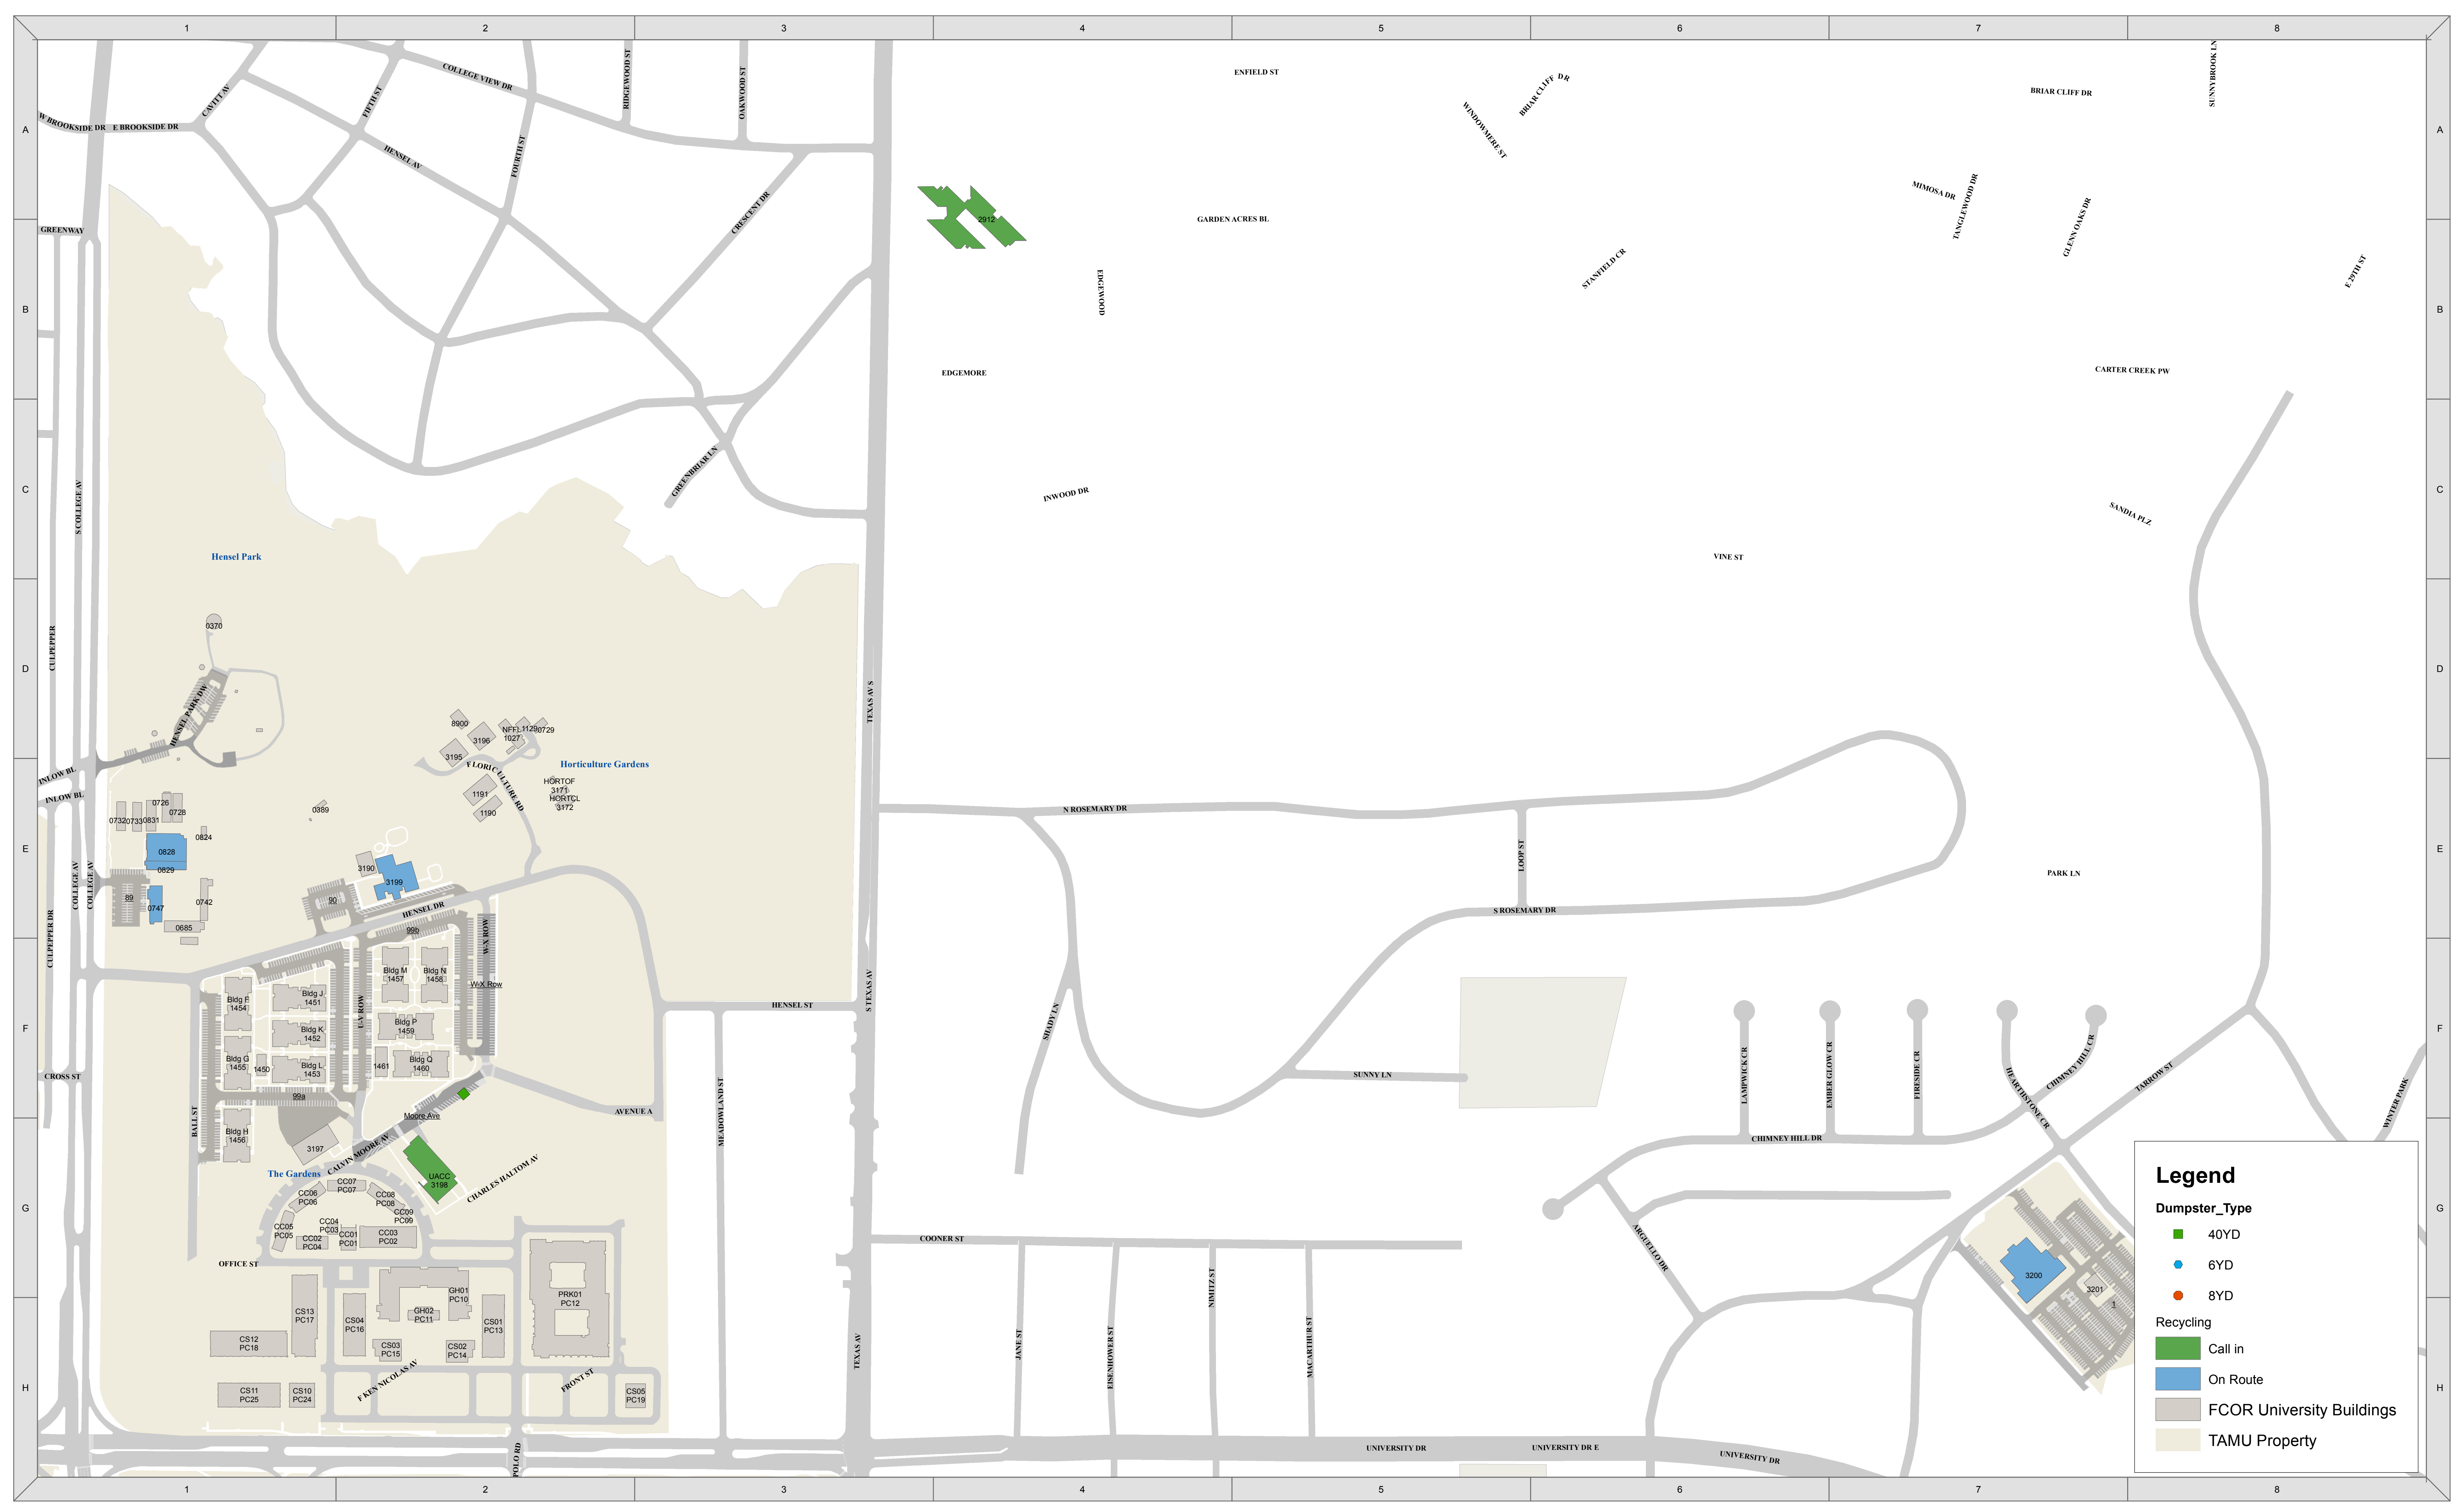

**Utilities & Energy Services
Listed Recycling Buildings**

Date: 7/25/2017
Author: Avery T.

Century Square / North Campus Apartments