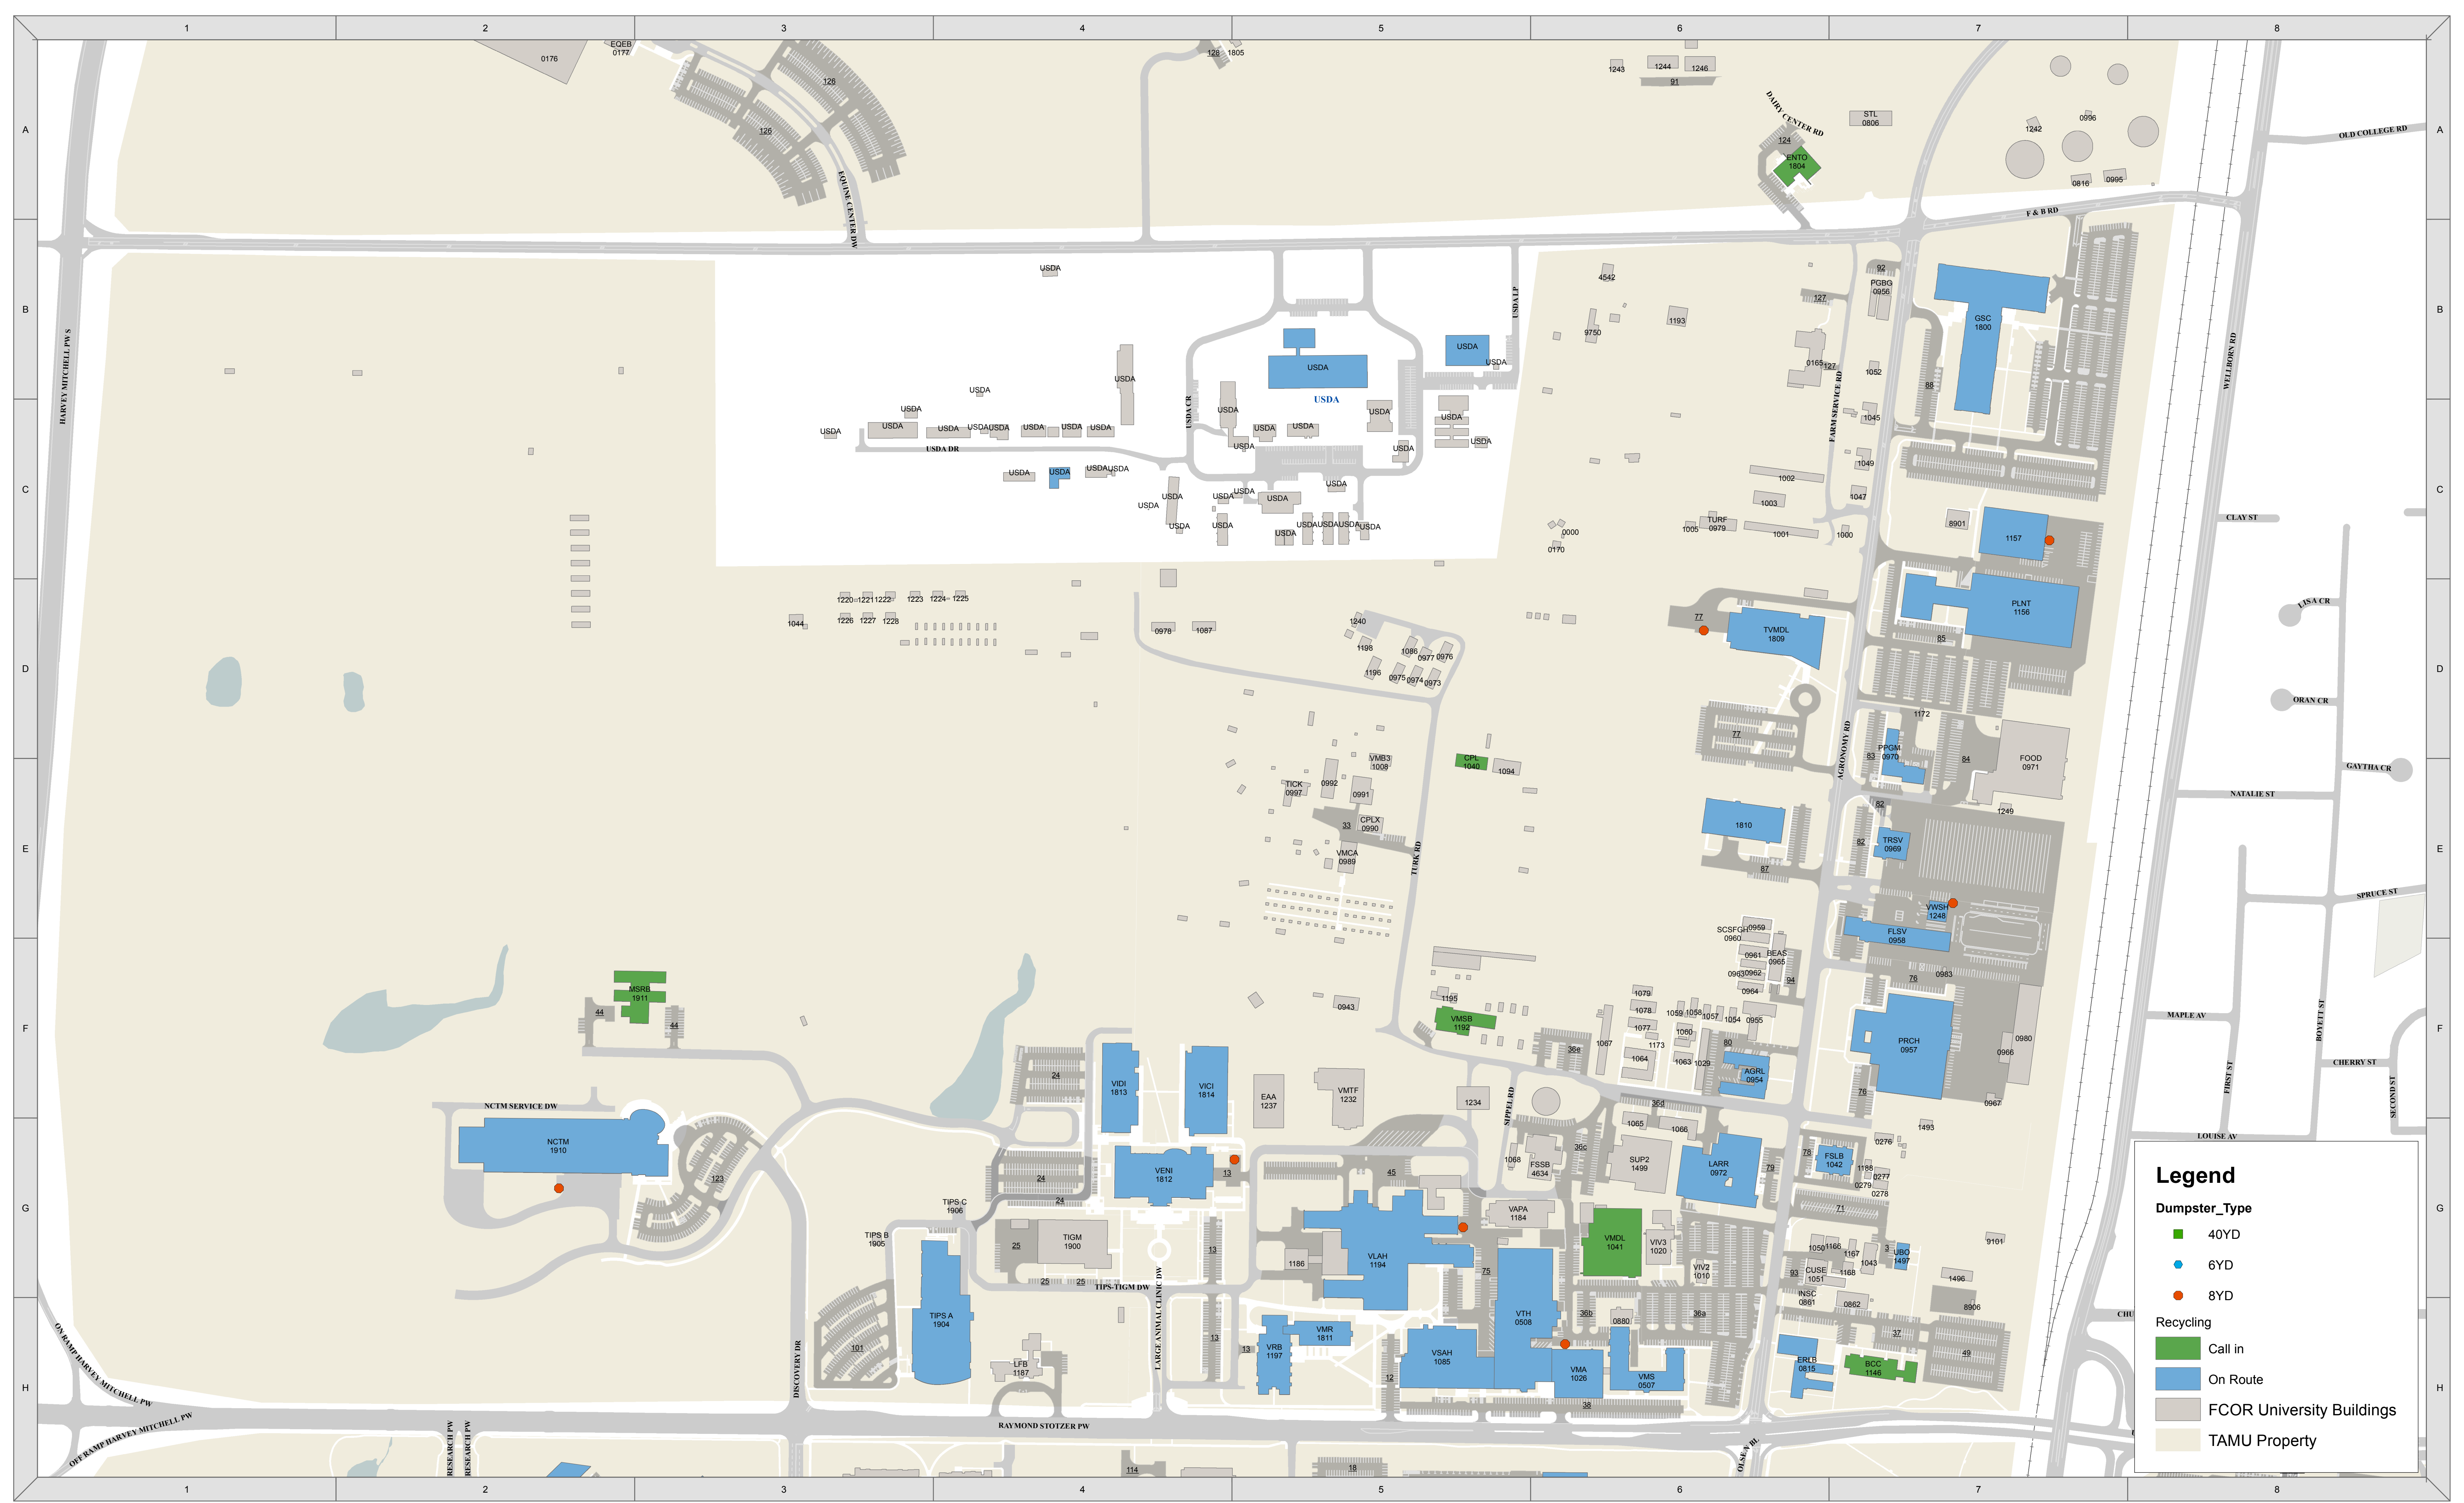

Main Campus

Legend

Dumpster_Type

- 40YD
- 6YD
- 8YD

Recycling

- Call in
- On Route
- FCOR University Buildings
- TAMU Property

**Utilities & Energy Services
Listed Recycling Buildings**

Date: 7/25/2017
Author: Avery T.

West Campus

Legend

Dumpster_Type

- 40YD
- 6YD
- 8YD

Recycling

- Call in
- On Route
- FCOR University Buildings
- TAMU Property

**Utilities & Energy Services
Listed Recycling Buildings**

Date: 7/25/2017
Author: Avery T.